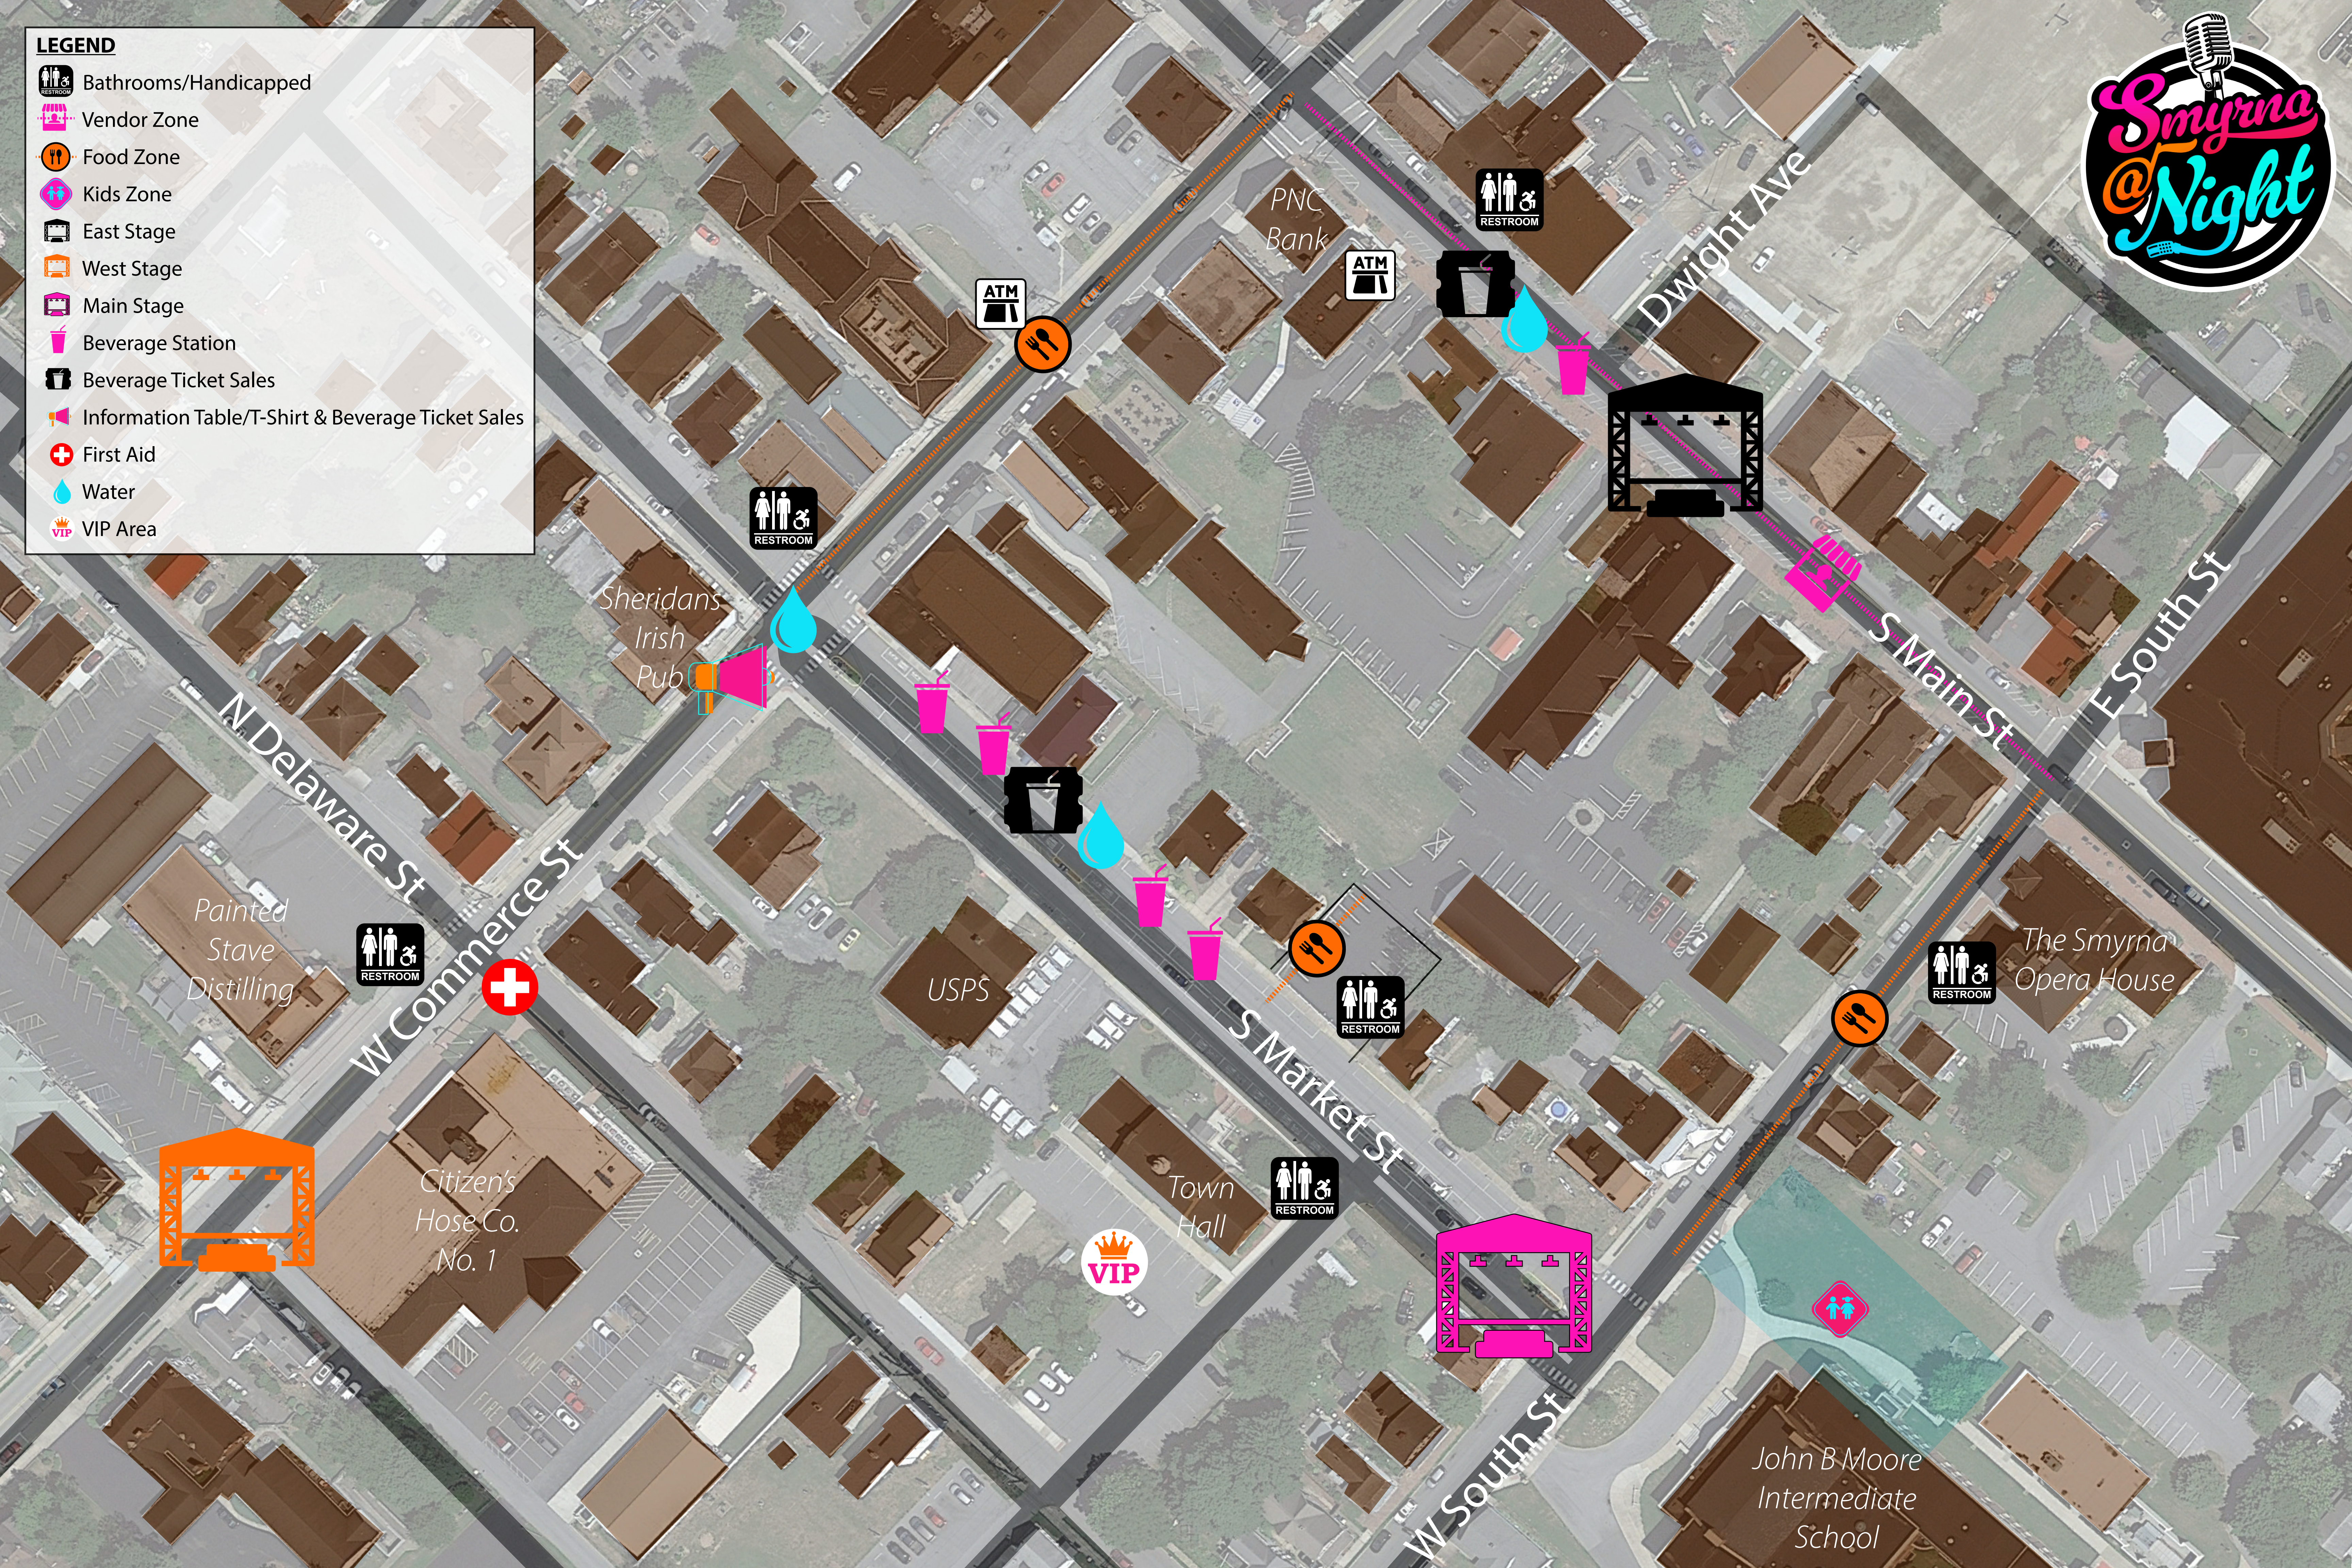

**LEGEND**

- Bathrooms/Handicapped
- Vendor Zone
- Food Zone
- Kids Zone
- East Stage
- West Stage
- Main Stage
- Beverage Station
- Beverage Ticket Sales
- Information Table/T-Shirt & Beverage Ticket Sales
- First Aid
- Water
- VIP Area

N Delaware St

W Commerce St

S Market St

W South St

S Main St

E South St

PNC Bank

Sheridans Irish Pub

USPS

Town Hall

The Smyrna Opera House

Painted Stave Distilling

Citizen's Hose Co. No. 1

John B Moore Intermediate School